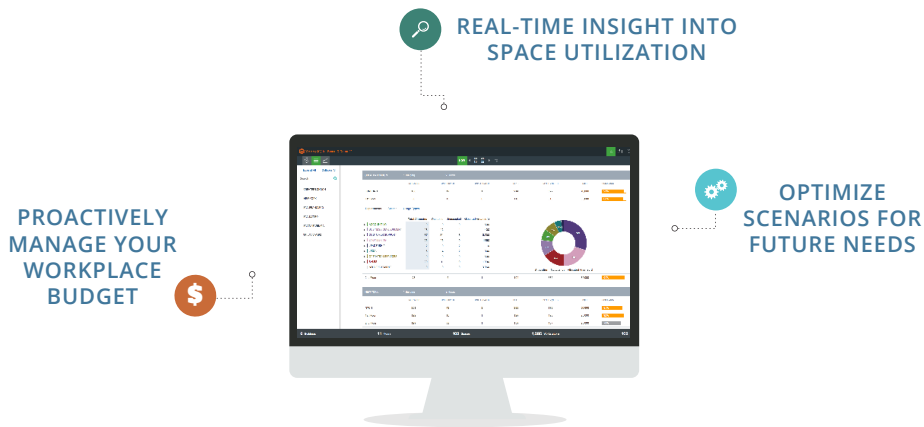

ENGAGE EMPLOYEES

- Maximize collaboration and innovation by adjusting work environments to fit individual and team needs
- Facilitate streamlined processes by connecting SpacelQ to Slack, Workday, Jira, and more
- Build loyalty and retain top talent with state of the art workplaces and technologies

“42% of Millennials would quit their job without the right technology”

(Future Workforce Study - Dell/Intel)

LEADING BRANDS USE SPACEIQ

glassdoor

IAC

BuzzFeed

EASTWESTBANK

ACT

slack

GE Healthcare

Nasdaq

jetBlue

ATLASSIAN

(to name a few)