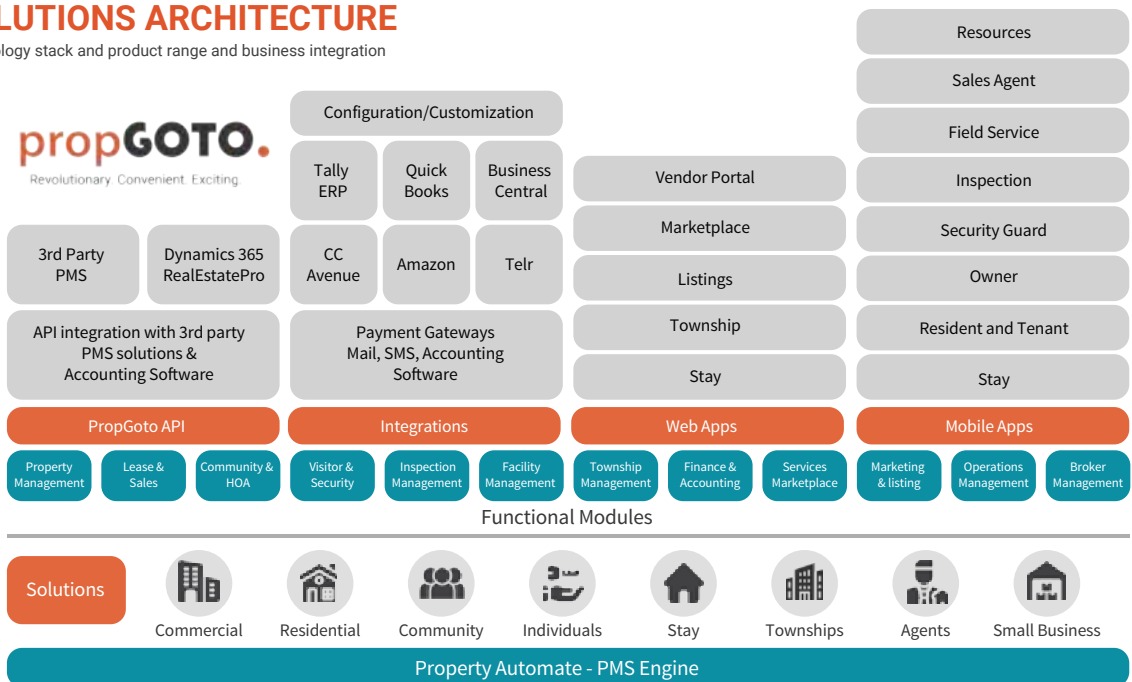

ONE COMPANY. ONE DREAM.

We are Property Automate part of Dynamic Netsoft Technology, a leading Microsoft ISV with global operations and worldwide customers. We are leaders in the Property and Construction management verticals providing solutions on the D365 platform for more than a decade.

As part of our expansion and service capabilities we are focusing on cutting-edge and advance solutions and services through Property Automate. Today we are gearing to the next level engagement for the Property segment with our new independent cloud-based offerings.

- ✓ We are pioneers in providing business solutions for the Property Sector.
- ✓ We are innovators in providing the next-gen SaaS solutions for Property & Facility management.

SOLUTIONS ARCHITECTURE

Technology stack and product range and business integration

WHY CHOOSE US

01

Reputed Brand

The coming together of trusted brands of Dynamic Netsoft and Property Automate lays a strong foundation based on more than a decades on the service capabilities across the property vertical.