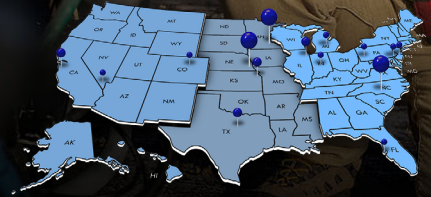

Your Wireless. Our Mission.

Pierson Wireless is the national leader in wireless design, installation and support.

Pierson Wireless was founded in 2002 with a commitment to excellence, innovation, service, and a customer-focused approach centered on communication and collaboration. Pierson Wireless has assembled a best-in-class team with expertise in wireless network design and engineering, project management, and technical deployment.

20 Years in Wireless Solutions · 115+ Employees · Headquarters in Omaha, NE · 7 National & Regional Offices

Private Networks

Build your high-performance wireless infrastructure, designed for growth.

Cellular Enhancement