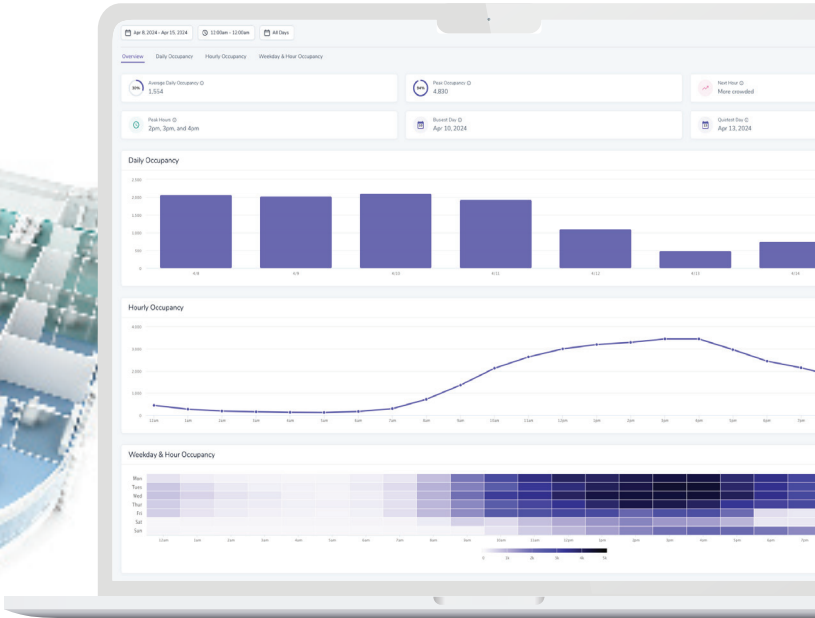

The only infinitely scalable, instantly deployable, privacy-first **occupancy measuring solution.**

Occuspace empowers **data-driven real estate decisions** with a solution that's up-and-running in minutes.

WiFi & Bluetooth Signals

Anonymous Sensing

Real Time Occupancy Data

“Now that we have live data of our spaces, we can evaluate building utilization based on occupancy over time.”

- Head of Workplace Strategy