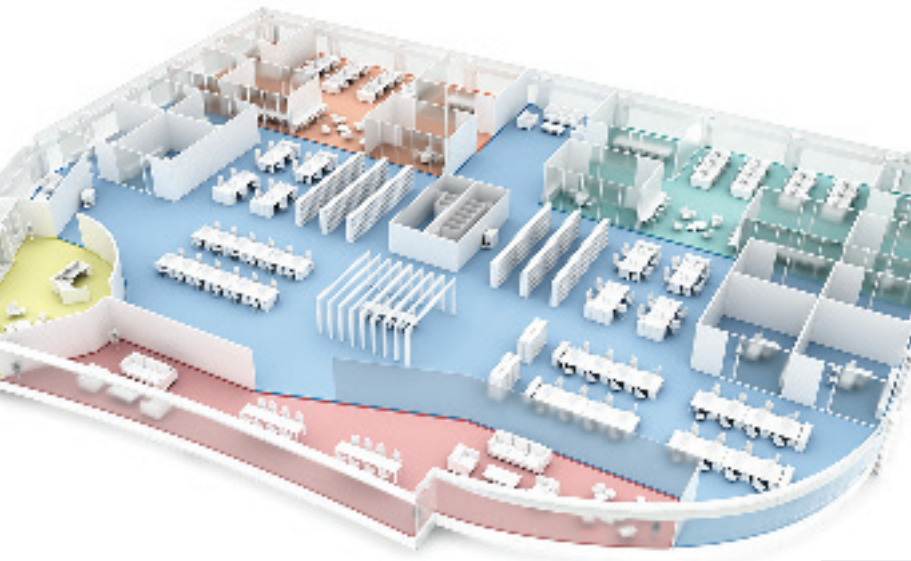

The only infinitely scalable, instantly deployable, privacy-first **occupancy measuring solution.**

Occuspace empowers **data-driven real estate decisions** with a solution that's up-and-running in minutes.

WiFi & Bluetooth Signals

Anonymous Sensing

Real Time Occupancy Data

“Now that we have live data of our spaces, we can evaluate building utilization based on occupancy over time.”

- Head of Workplace Strategy