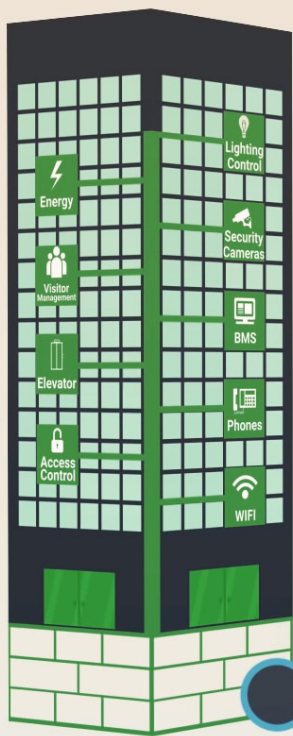

# SECURE. PROVEN. AFFORDABLE.

Intelligent Riser is the most secure, most installed building systems network in the U.S. We provide enterprise-level security and centralized monitoring of your base building systems, resulting in true IoT and Smart Building capabilities.