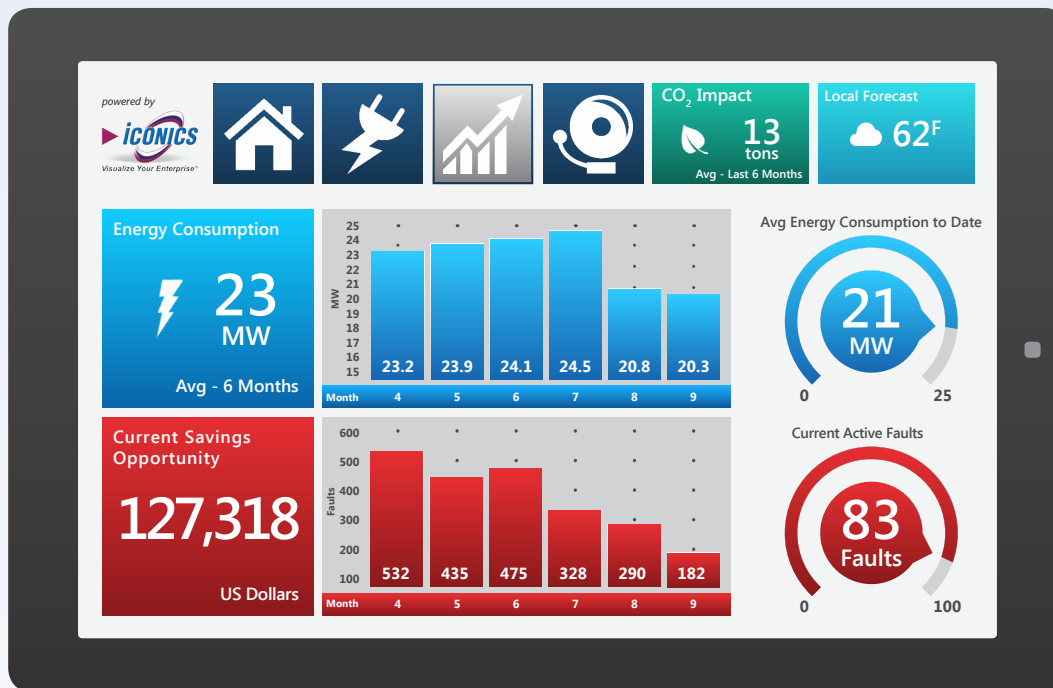

Transform Any Building Into a Smart Building

Fault Detection & Diagnostics Software Saves Time, Energy and Money!

Energy Smart Buildings

Visualize real-time energy dashboards, scorecards and building metrics to make fast decisions by connecting IoT devices, systems and people. Turn **Big Data** into actionable information.

Fault Detection and Diagnostics

Analyze and predict equipment faults and energy use with over 300 proven rules. Perform real-time **continuous commissioning**, reduce energy costs, improve occupant comfort and be more sustainable.

Mobile Productivity

Mobilize your work force and deliver information to smartphones, tablets or browsers. Using an **Azure**-based cloud solution, securely connect to building metrics, anytime, anywhere.