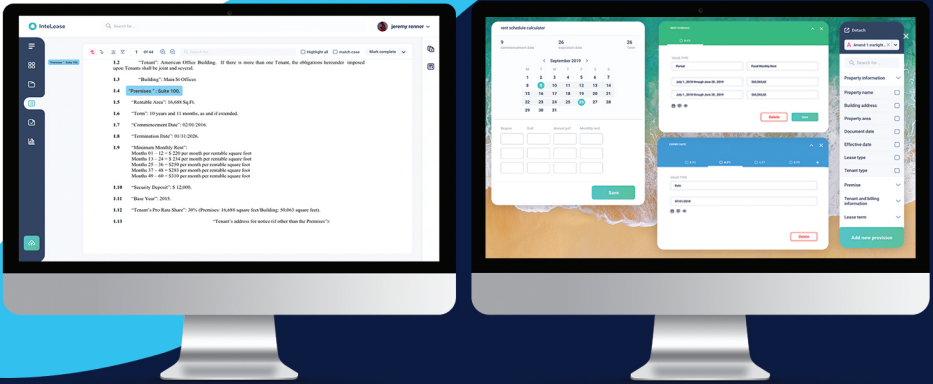

Designed and built for lease administration teams, IntelLease reduces the time and cost associated with lease abstraction by up to 80%

TAKE IT TO THE NEXT LEVEL

Browser or Desktop

For your convenience, IntelLease is now available as a browser or desktop application with improved user experience and review time.

Outsource

Leave the quality control to us by outsourcing your lease abstraction process to our professional services team.

IntelLease + Box

Access your lease abstracts within the box environment.