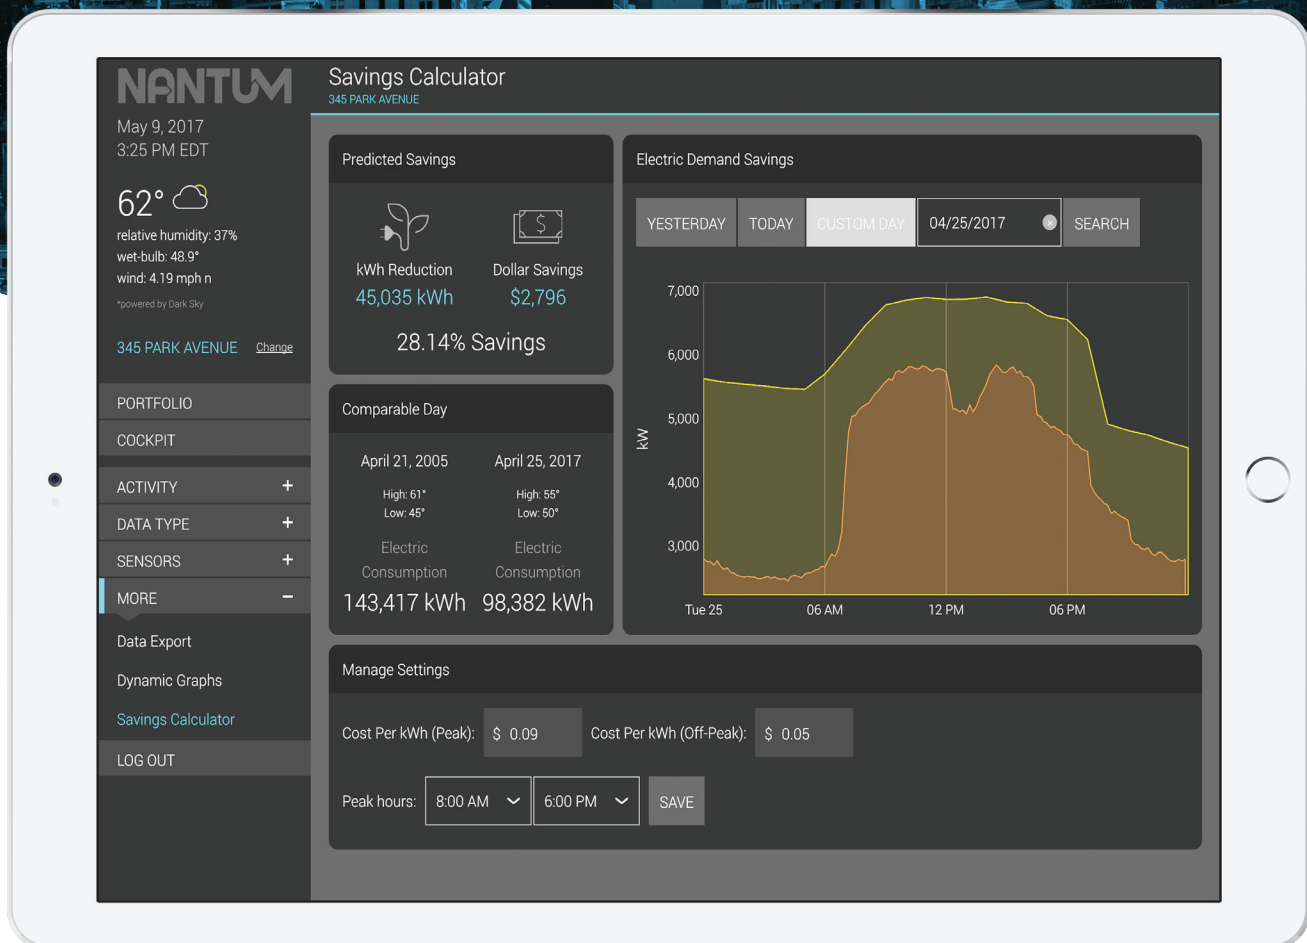

NANTUM

by prescriptive data

SMART BUILDINGS RUN ON NANTUM.

Reduce your expenses and increase net operating income.

Future proof your buildings with the world's first building operating system.

Predict your building's behavior and prescribe building optimizations in real time.