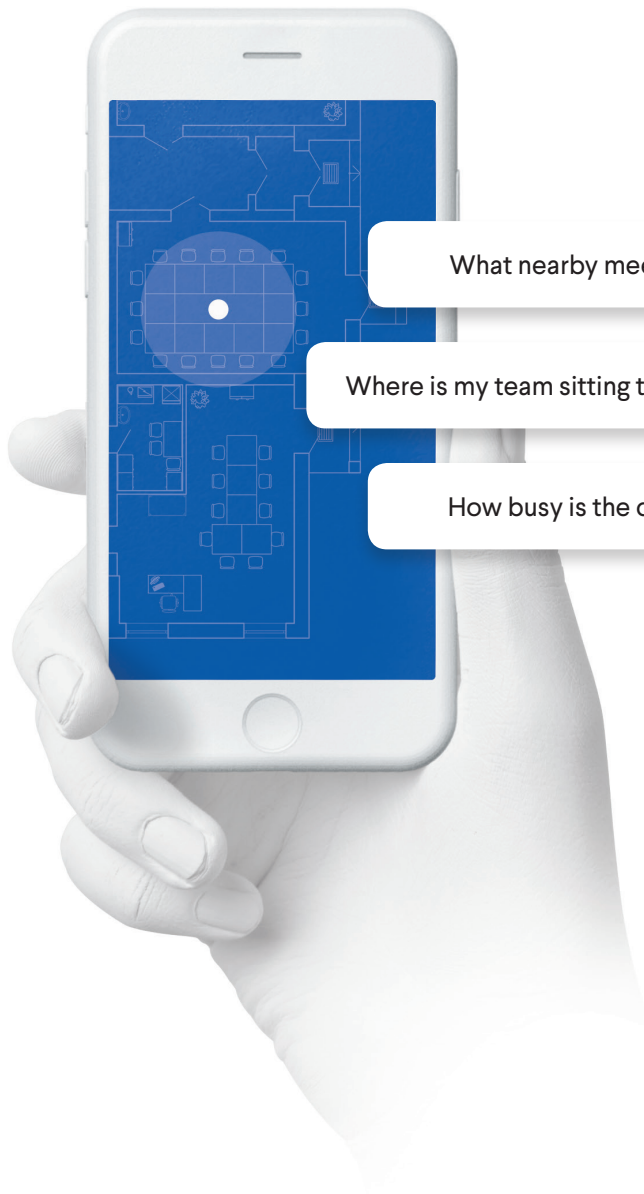

Beco powers your workforce...

What nearby meeting spaces are free right now?

Where is my team sitting today and who is in the office?

How busy is the café and what's for lunch today?

Just plug Beco into your App.

Space Utilization at a single
room resolution.

Collaborative events, including
meeting size and teams in
attendance (opt-in).

Path and dwell time, to understand
actual workplace occupancy.

Contact us or visit to learn more:
www.beco.io