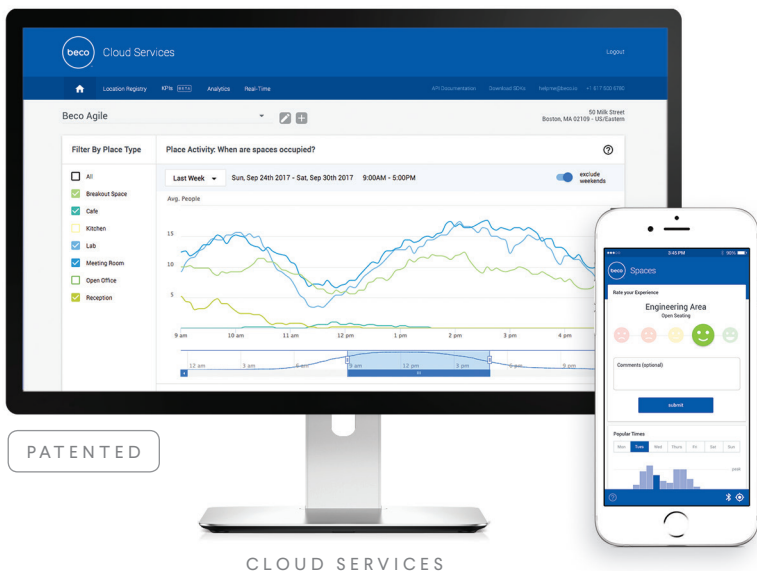

Beco powers your workforce...

What nearby meeting spaces are free right now?

Where is my team sitting today and who is in the office?

How busy is the café and what's for lunch today?

Just plug Beco into your App.

Don't have an App? Work with one of our partners:

Contact us or visit to learn more:
www.beco.io

hello@beco.io +1 617 500 6780

...and measures your workplace.

Delight employees and executives with
Beco's workplace analytics platform.

Space Utilization at a single
room resolution.

Collaborative events, including
meeting size and teams in
attendance (opt-in).

Path and dwell time, to understand
actual workplace occupancy.

Contact us or visit to learn more:
www.beco.io